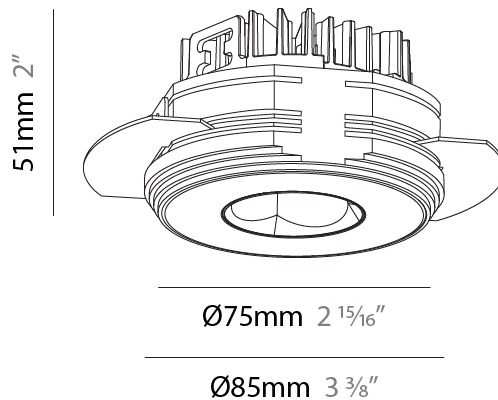

GENERAL

Series: Oiko Pro Round
Subseries: Oiko Pro Round Fixed
Brand: Prolicht
Division: Architectural
Mounting Type: Trimless
Mounting Location: Ceiling
Subcategory: Downlight

PHYSICAL

Shape: Round
Diameter (mm): 75
Diameter (in): 2 ¹⁵/₁₆
Height (mm): 51
Height (in): 2
Ceiling Thickness (mm): 10 / 12.5 / 15 / 25
Ceiling Thickness (in): 3/8 or 1/2 or 9/16 or 1
Min. Recessing Depth (mm): 55
Min. Recessing Depth (in): 2 ³/₁₆
Light Distribution: Direct
Diffuser: Lens Pack - Spread Lens / Linear Spread Lens / Honeycomb Louver
Fixture Finish: SSR / BKV / CWI / CRY / HAB / UFT / ITA / RUA / FTG / MYG / LOD / PUS / FRO / FUP / KIA / POP / BLS / SPG / MEY / GOH / GUM / CHC / COM / ABZ / JAG / OBR / MOS / ROR
Fixture Material: Aluminum Die Cast
Cut-out Measurements: 86mm / 2 11/16" Diameter

ELECTRICAL

Lamp Type: LED (Zhaga Standard)
Input Wattage (W): 14
Total Output Wattage (W): 12.7
Dimming: Dali Dimming
Driver Included: No
Driver Location: Recessed Housing
Driver Type: Constant Current - Universal (120Vac only for DALI driver)
Driver Class: Class 2
Input Voltage (V): 120 - 277
Constant Current (MA): 700

LED

Color Temperature (°K): 2700-6500 Tunable White
Max. Delivered Lumen (lm): 1240
Nominal Lumen (lm): 1460
CRI: >90 CRI
Lamp Life (hrs): 50000
Special LEDs offerings: Tunable White

OPTICAL

Reflector°: 52
Adjustability: Fixed

RATINGS AND CERTIFICATIONS

Certified By: Certified for North American Standards
IP rating: IP20